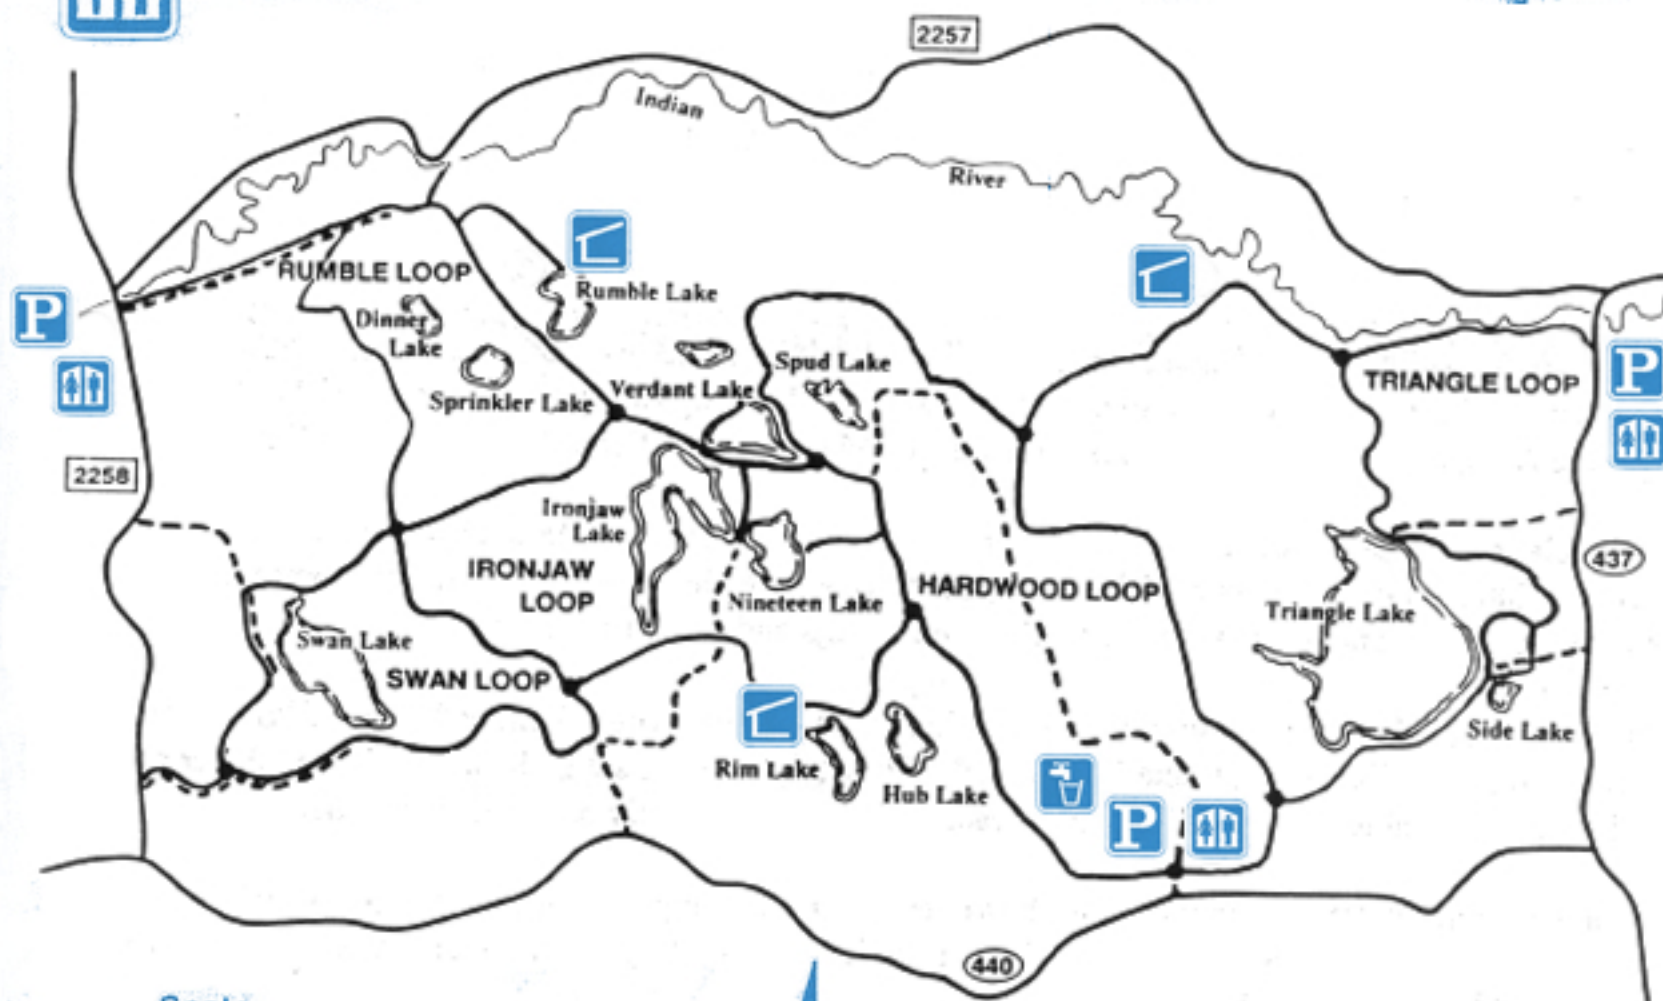

# Pine Marten Run

## Hiking and Horse Trail

 Pine Marten Run  
 Road

 Trailhead

 Toilet

 Trail Shelter

 Drinking Water

Indicates  
"You Are Here"

**HIAWATHIA**  
National Forest